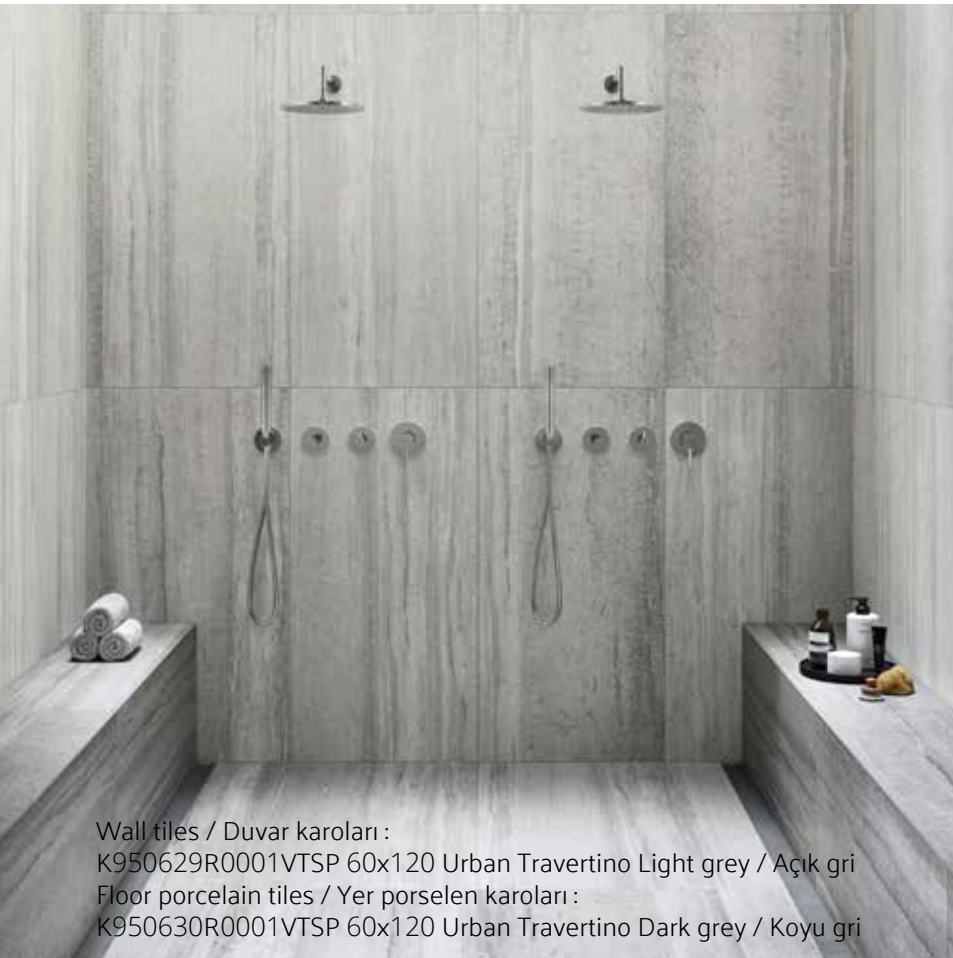

Urban Travertino

Urban Travertino porcelain collection combines the strength and durability of porcelain with travertine, a natural stone which is widely-used in architecture and interior design. One of the oldest building materials travertine is re-interpreted by VitrA to find a new life in urban and contemporary spaces. Urban Travertino is developed in align with the VitrA's ColorCode system, which is a sophisticated mix of different materials and formats in cold and warm colour tones. Urban Travertino adds another variety to the system via its linear stone structure.

Urban Travertino porselen koleksiyonu, mimaride ve iç mimaride en çok tercih edilen doğal taş dokularından biri olan traverteni, porselenin gücü ve dayanıklılığıyla yüzeylere taşıyor. En eski yapı malzemelerinden biri olan traverten, VitrA'nın Urban Travertino serisi ile çağdaş ve şehirli mekân tasarımları için yeniden yorumlanıyor. Farklı malzeme ve formatların sofistike bir karması olan VitrA ColorCode sistemi ile uyumlu geliştirilen Urban Travertino, sistemin sıcak ve soğuk renklerine lineer yapısıyla bir çeşitlilik daha katıyor.

Compatible collections / Uyumlu koleksiyonlar

Ceppostone	Metalcrete
Urbancrete	mode
Urbanwood	

Wall tiles / Duvar karoları :
K950629R0001VTSP 60x120 Urban Travertino Light grey / Açık gri
Floor porcelain tiles / Yer porselen karoları :
K950630R0001VTSP 60x120 Urban Travertino Dark grey / Koyu gri