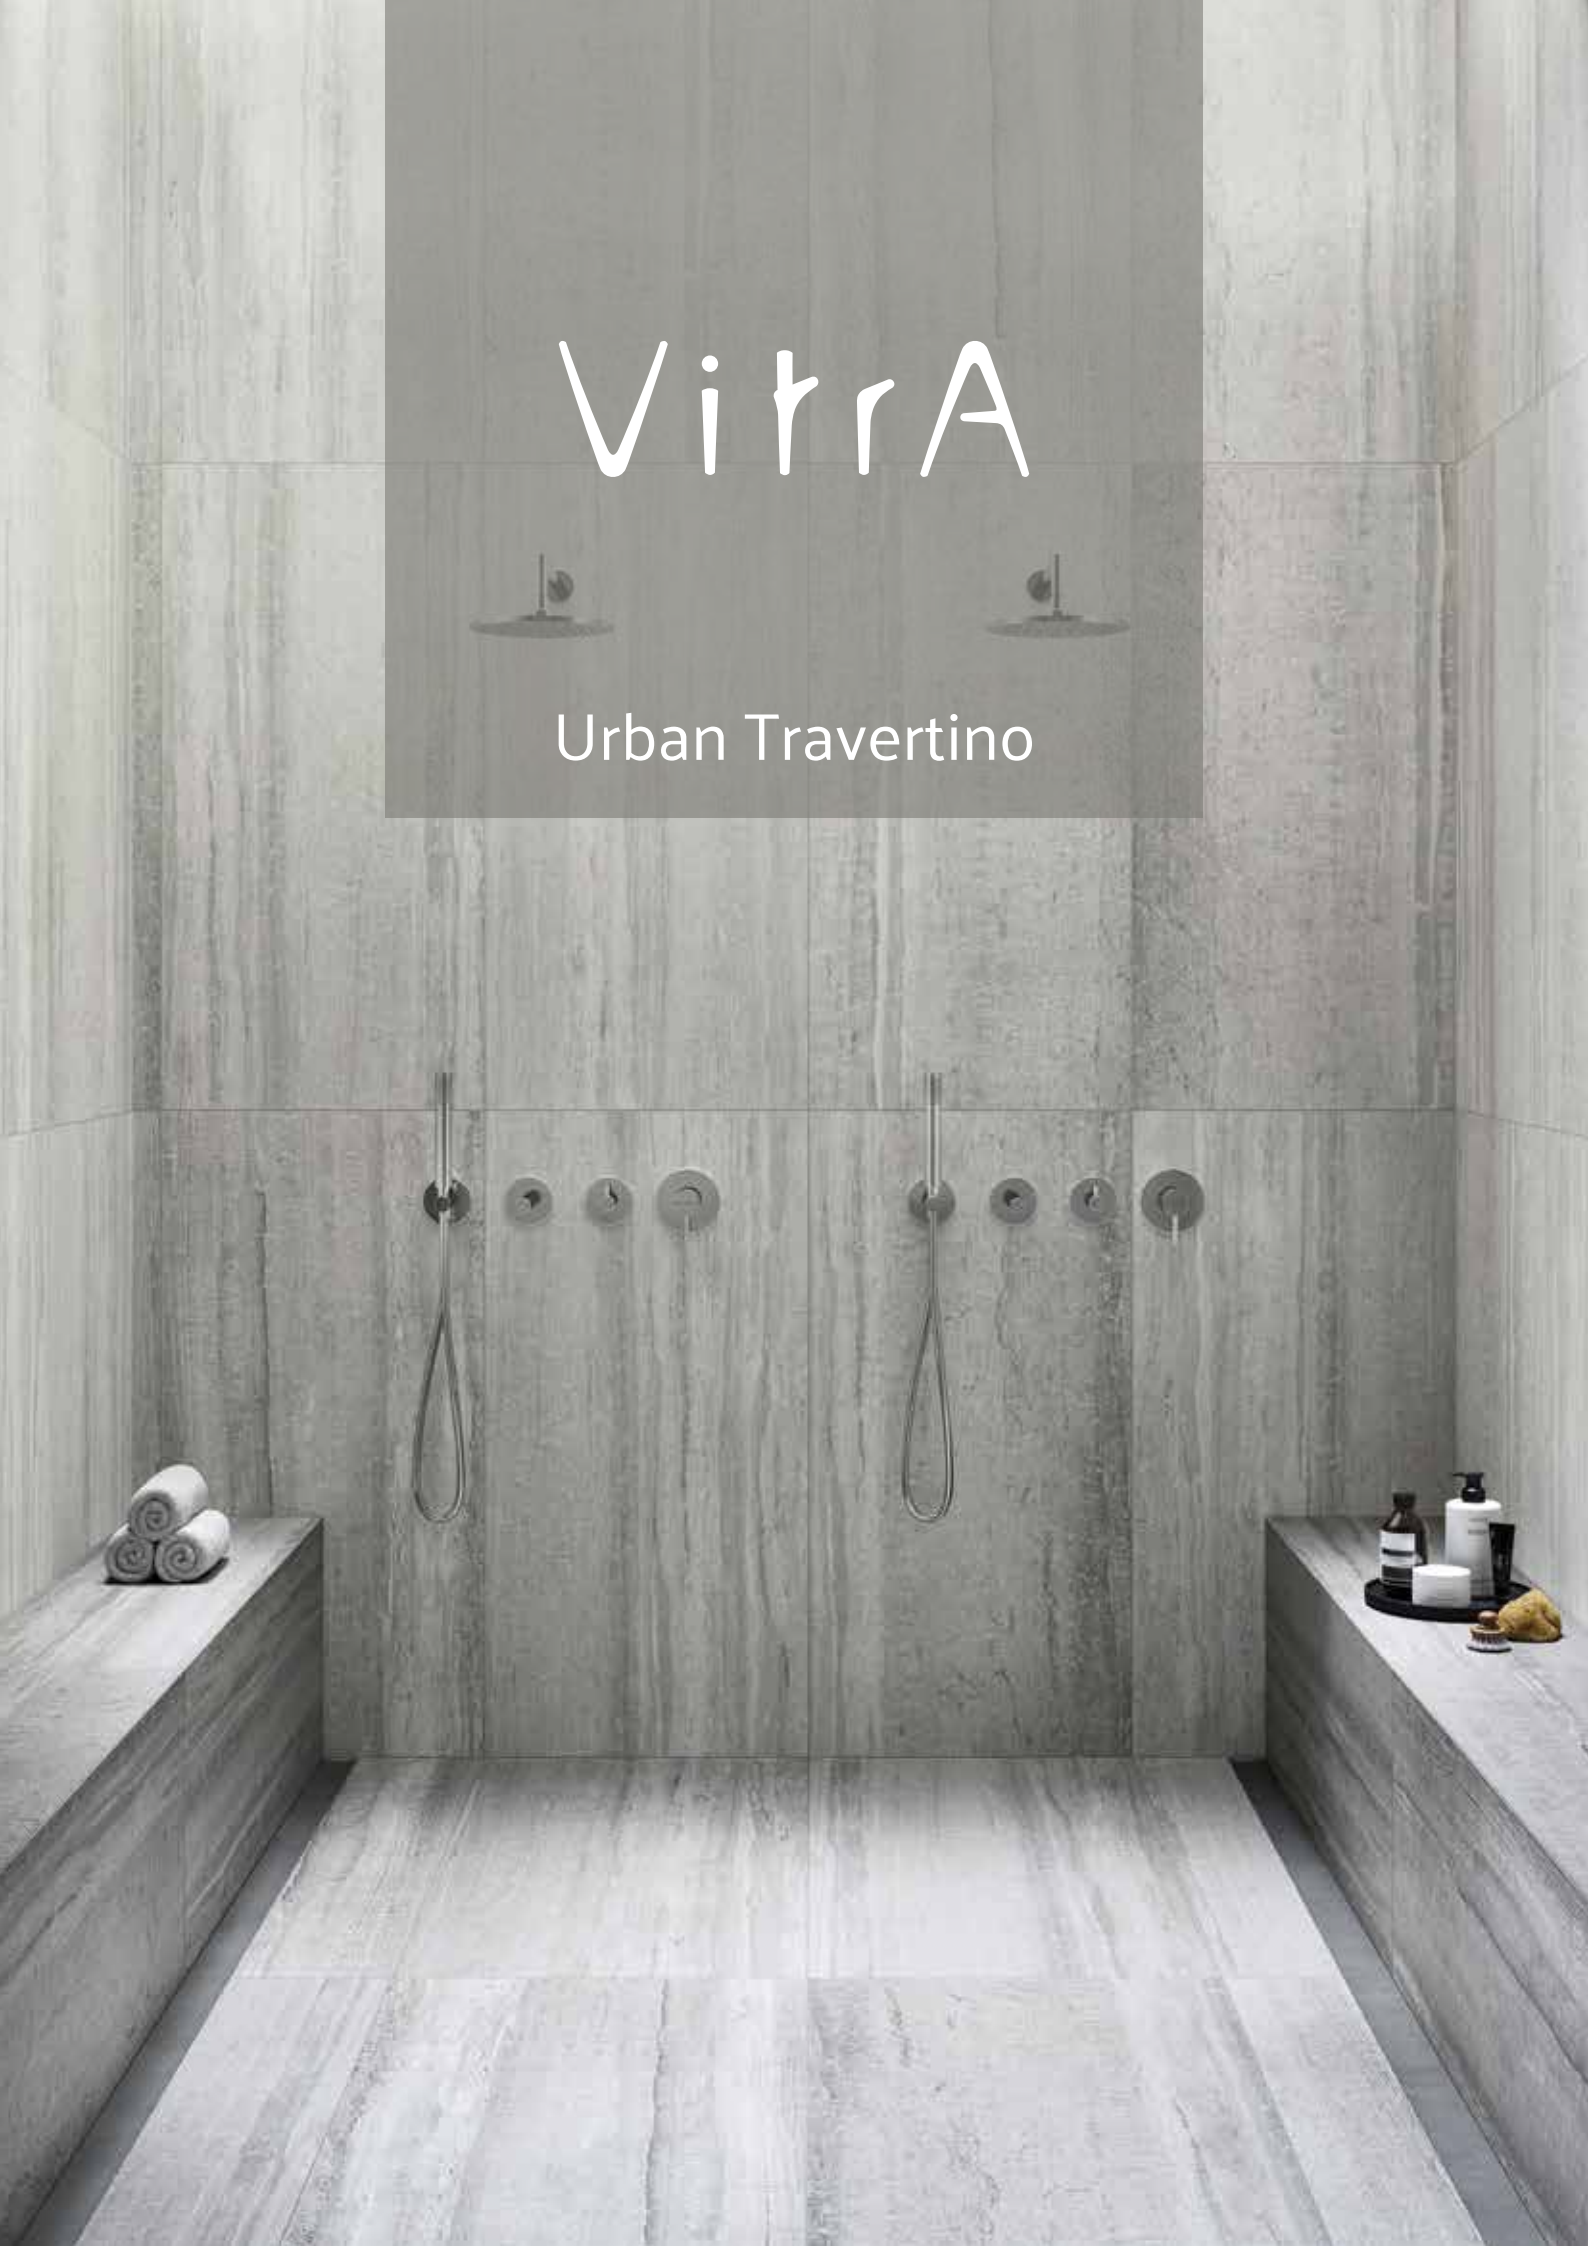

VitrA

Urban Travertino

Urban Travertino

Urban Travertino porcelain collection combines the strength and durability of porcelain with travertine, a natural stone which is widely-used in architecture and interior design. One of the oldest building materials travertine is re-interpreted by VitrA to find a new life in urban and contemporary spaces. Urban Travertino is developed in align with the VitrA's ColorCode system, which is a sophisticated mix of different materials and formats in cold and warm colour tones. Urban Travertino adds another variety to the system via its linear stone structure.