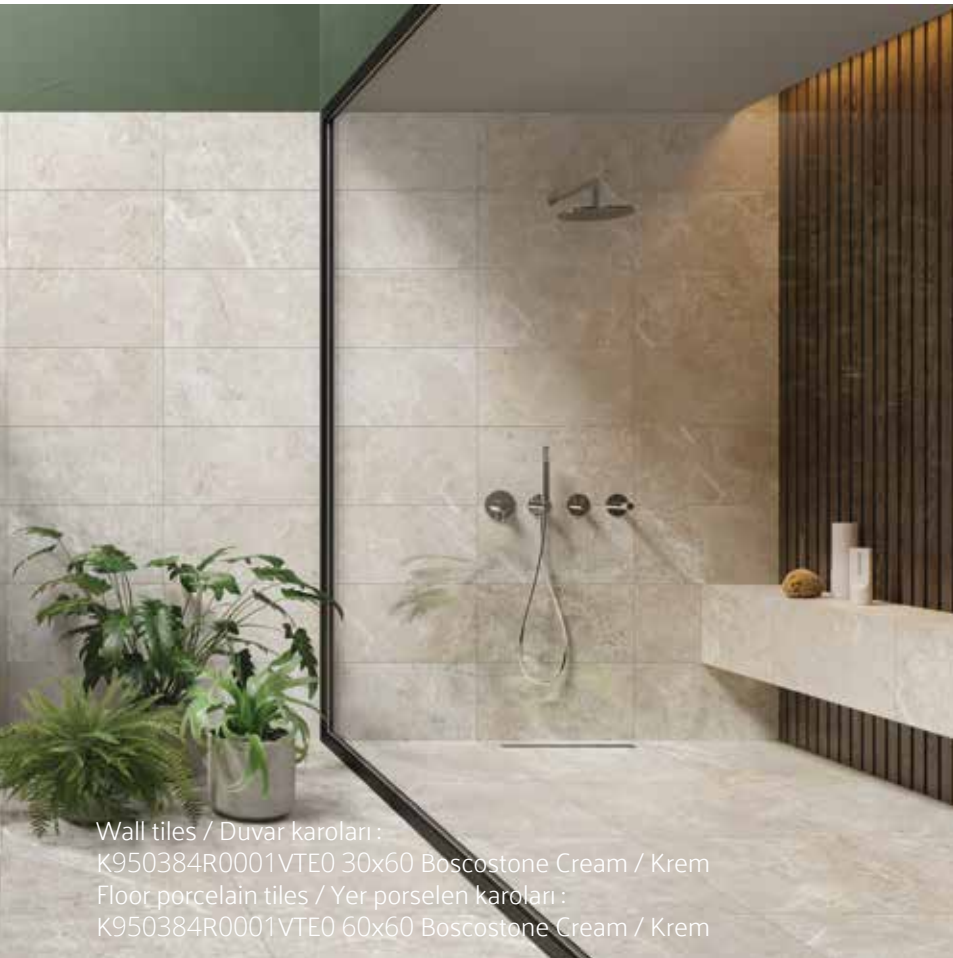

Boscostone

The Boscostone porcelain collection blends the beauty of Italian Fior di Bosco and Spanish Emperador marbles on a matt surface of stone texture. These two marbles, which have been associated with design and quality throughout the ages, are re-interpreted on a natural stone texture to form a bridge between classical Hellenistic style and contemporary modern designs.

Boscostone porselen koleksiyonu, İtalyan Fior di Bosco ve İspanyol Emperador mermerlerinin estetik güzelliğini doğal taşın mat yüzey dokusuna yansıtıyor. Çağlar boyunca isimleri tasarım ve kalite ile özdeşen bu iki mermer, Helenistik dönemin klasik çizgileri ile günümüzün modern tasarımları arasında bağ kuran bir tasarım anlayışı ile taş dokusunda yeniden yorumlanıyor.

Compatible collections / Uyumlu koleksiyonlar

Oakland
Urbancrete

Wall tiles / Duvar karoları :
K950384R0001VTE0 30x60 Boscostone Cream / Krem
Floor porcelain tiles / Yer porselen karoları :
K950384R0001VTE0 60x60 Boscostone Cream / Krem